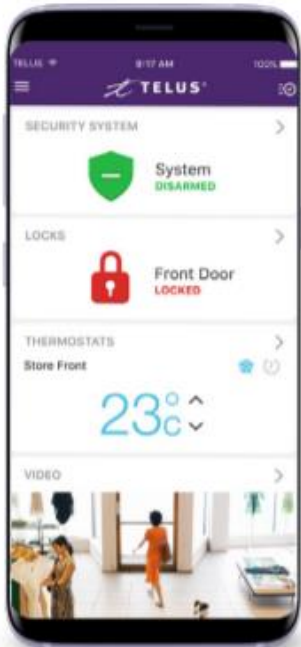

- ✓ 1 main control panel
- ✓ 1 motion sensor
- ✓ 2 door or window sensors
- ✓ 1 indoor or outdoor video camera <sup>4</sup>
- ✓ Video analytics

3 months for \$0

### Control

3 year term

\$50 /month <sup>2</sup>

When bundled with TELUS Business services. Regular price \$70/mo.

Professionally Monitored

Included: 24/7 professional monitoring, Access to mobile app, Guard response <sup>5</sup>

- ✓ 1 main control panel
- ✓ 2 motion sensors
- ✓ 3 door or window sensors
- ✓ 3 indoor or outdoor video cameras <sup>4</sup>
- ✓ Video analytics